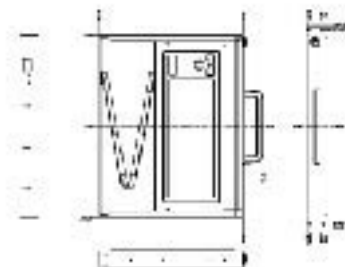

440 mm(W) X343mm(D) X44 mm(H)

Operation Temperature

0 ~ 55 °C

Language Support

Belgian, Swiss, German, Danish, Spanish, French, English (UK), English (US), Italian, Norwegian, Swedish, Finnish

DRAWING

All specifications are subject to change. For the up-to-date information, please visit our website.