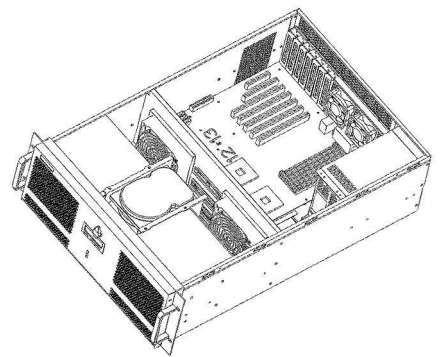

6	7
REVISIONS	REVISIONS
REV.	DESCRIPTION
DATE	DATE

1 Zippy MRT/MRW Series Enhance ENR Series 185mm deep RPS
 2 Etasis EFRP Series 190mm deep RPS
 3 Zippy MRG Series 200mm deep RPS
 4 Regular PS2 Single power supply
 5 Enermax EMA Series 199mm deep RPS
 6 FSP RRP4ATX6508 Series 190mm deep RPS

中國工控 中國工控有限公司(香港)
JPC CHINA www.chinaipc.cc

容許公差: TOLERANCES:	材料規格: MATERIAL:	品名: NAME:	4U EnergySaving server chassis	
.XXX ±.025 .XX ±.100 .X ±.250	核准者: APPROVE BY:	料號: PART NO:	G4650	
投影法: PROJECTION:	日期: DATE:	圖號: DRAW NO:	櫃號: FILE NO:	
第三角法	Robert Roan	日期: DATE:	單位: UNITS:	規格: SPEC:
	Robert Roan	March 28, 2012	mm	0.0
	繪圖者: DRAW BY:	日期: DATE:	版次: REV. NO:	編號: SHEET:
	Andy Tan	March 28, 2012	0.0	