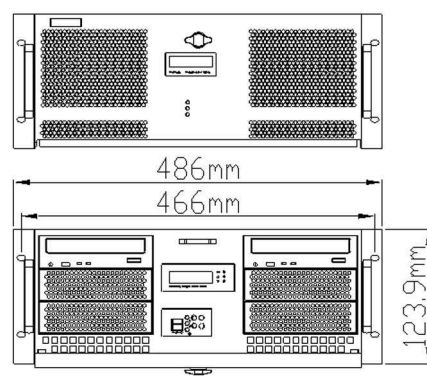

6	7
REVISIONS	REVISIONS
REV.	DESCRIPTION
DATE	DATE

1 Zippy MRT/MRW Series Enhance ENR Series 185mm deep RPS
 2 Etasis EFRP Series 190mm deep RPS
 3 Zippy MRG Series 200mm deep RPS
 4 Regular PS2 Single power supply
 5 Enermax EMA Series 199mm deep RPS
 6 FSP RRP4ATX6508 Series 190mm deep RPS

中國工控 中國工控有限公司(香港)
JPC CHINA www.chinaipc.cc

容許公差: TOLERANCES:	材料規格: MATERIAL:	品名: NAME:	4U EnergySaving server chassis	
.XXX ±.025 .XX ±.100 .X ±.250	核准者: APPROVE BY:	料號: PART NO:	G4650	
投影法: PROJECTION:	日期: DATE:	圖號: DRAW NO:	櫃號: FILE NO:	
第三角法	Robert Roan	日期: DATE:	單位: UNITS:	規格: SPEC:
	Robert Roan	March 28, 2012	mm	0.0
	繪圖者: DRAW BY:	日期: DATE:	版次: REV. NO:	編號: SHEET:
	Andy Tan	March 28, 2012	0.0	