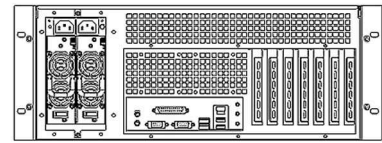

6	7
REVISIONS	REVISIONS
REV.	DESCRIPTION
DATE	DATE

1 Zippy MRT/MRW Series Enhance ENR Series 185mm deep RPS
 2 Etasis EFRP Series 190mm deep RPS
 3 Zippy MRG Series 200mm deep RPS
 4 Regular PS2 Single power supply
 5 Enermax EMA Series 199mm deep RPS
 6 FSP RRP4ATX6508 Series 190mm deep RPS

中國工控 中國工控有限公司(香港)
JPC CHINA www.chinaipc.cc

容許公差: TOLERANCES:	材料規格: MATERIAL:	品名: NAME:	4U EnergySaving server chassis	
.XXX ±.025 .XX ±.100 .X ±.250	核准者: APPROVE BY:	料號: PART NO:	G4650	
投影法: PROJECTION:	日期: DATE:	圖號: DRAW NO:	櫃號: FILE NO:	
第三角法	Robert Roan	日期: DATE:	單位: UNITS:	規格: SPEC:
	Robert Roan	March 28, 2012	mm	0.0
	繪圖者: DRAW BY:	日期: DATE:	版次: REV. NO:	編號: SHEET:
	Andy Tan	March 28, 2012	0.0	