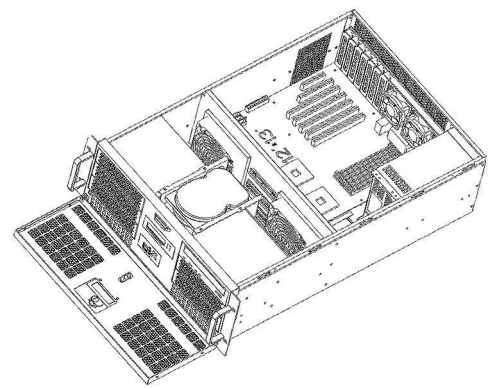

6	7
REVISIONS	REVISIONS
REV.	DESCRIPTION
DATE	DATE

1 Zippy MRT/MRW Series Enhance ENR Series 185mm deep RPS
 2 Etasis EFRP Series 190mm deep RPS
 3 Zippy MRG Series 200mm deep RPS
 4 Regular PS2 Single power supply
 5 Enermax EMA Series 199mm deep RPS
 6 FSP RRP4ATX6508 Series 190mm deep RPS

中國工控 中國工控有限公司(香港)
JPC CHINA www.chinaipc.cc

容許公差: TOLERANCES:	材料規格: MATERIAL:	品名: NAME:	4U EnergySaving server chassis	
.XXX ±.025 .XX ±.100 .X ±.250	核准者: APPROVE BY:	料號: PART NO:	G4650	
投影法: PROJECTION:	日期: DATE:	圖號: DRAW NO:	櫃號: FILE NO:	
第三角法	Robert Roan	日期: DATE:	單位: UNITS:	規格: SPEC:
	Robert Roan	March 28, 2012	mm	0.0
	繪圖者: DRAW BY:	日期: DATE:	版次: REV. NO:	編號: SHEET:
	Andy Tan	March 28, 2012	0.0	