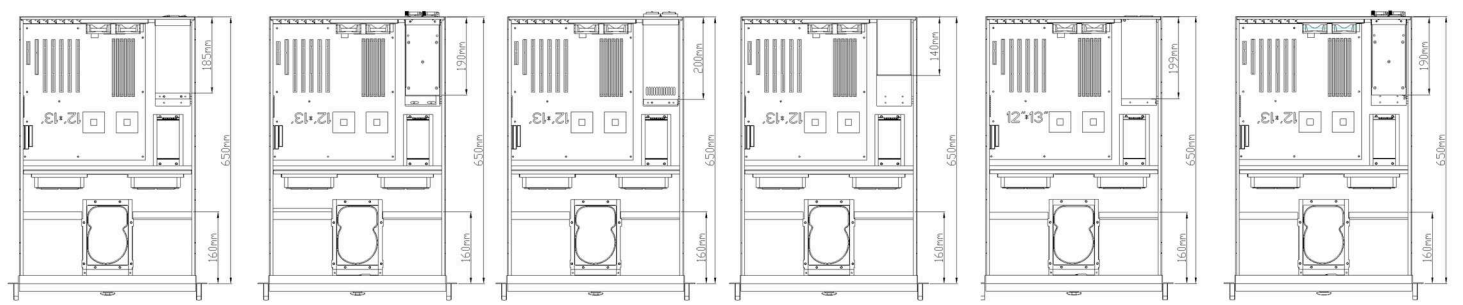

6	7
REVISIONS	REVISIONS
REV.	DESCRIPTION
DATE	DATE

1 Zippy MRT/MRW Series Enhance ENR Series 185mm deep RPS
 2 Etasis EFRP Series 190mm deep RPS
 3 Zippy MRG Series 200mm deep RPS
 4 Regular PS2 Single power supply
 5 Enermax EMA Series 199mm deep RPS
 6 FSP RRP4ATX6508 Series 190mm deep RPS

中國工控 中國工控有限公司(香港)
JPC CHINA www.chinaipc.cc

容許公差: TOLERANCES:	材料規格: MATERIAL:	品名: NAME:	4U EnergySaving server chassis	
.XXX ±.025 .XX ±.100 .X ±.250	核准者: APPROVE BY:	料號: PART NO:	G4650	
投影法: PROJECTION:	日期: DATE:	圖號: DRAW NO:	櫃號: FILE NO:	
第三角法	Robert Roan	日期: DATE:	單位: UNITS:	規格: SPEC:
	Robert Roan	March 28, 2012	mm	0.0
	繪圖者: DRAW BY:	日期: DATE:	版次: REV. NO:	編號: SHEET:
	Andy Tan	March 28, 2012	0.0	