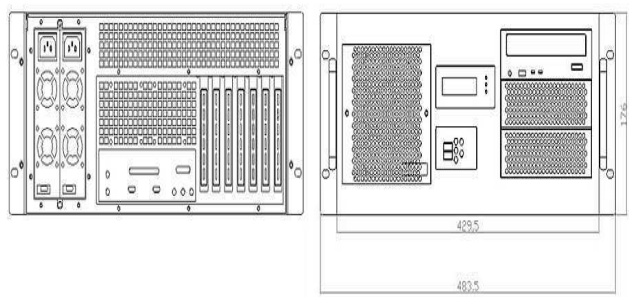

Regular PS2 140mm deep power supply

Zippy MRT and MRW PS2 Mini redundant 185mm deep power supply
Enhance ENR PS2 Mini redundant 185mm deep power supply

Elais EFRP PS2 Mini redundant 190mm deep power supply

Enermax EIMA PS2 Mini redundant 199mm deep power supply

Zippy MRG PS2 Mini redundant 200mm deep power supply

容許公差: TOLERANCES: .XXX ±.025 .XX ±.100 .X ±.250		材料規格: MATERIAL:		品名: NAME: 4U EnergySaving server chassis	
核准者: APPROVE BY: Robert Roan		日期: DATE: March 22, 2012		料號: PART NO.: G4380	
投影法: PROJECTION: 第三角法		審核者: CHECK BY: Venness		圖號: DRAW NO.:	
繪圖者: DRAW BY: Randy Lee		日期: DATE: March 22, 2012		檔號: FILE NO.: 單位: mm 版次: 0.0 規格: 編號: SPEC.: SHEET:	