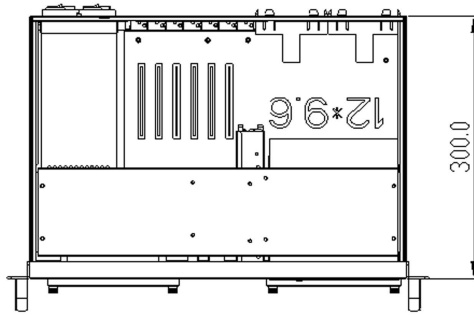

B

C

D

E

REVISIONS		日期 DATE
版次 REV.	修訂 記號 DESCRIPTION	

One FDD/HDD bay
can be replaced/installed
by Two internal 2.5" SSD/HDD

 www.PlinkUSA.com	
品名: MODEL NO: 4U ATX EnergySaving GreenSaving server chassis	
料號: PART NO: IPC-G4022S	
圖號: DRAW NO:	檔號: FILE NO: IPC-G4022S-20190701
單位: UNITS: mm	版次: REV. NO: 0.0
規格: SPEC.:	編號: SHEET: OF