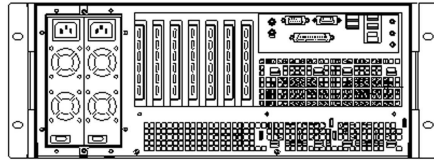

B

C

D

E

REVISIONS		日期 DATE
版次 REV.	修訂 記號 DESCRIPTION	

One FDD/HDD bay
can be replaced/installed
by Two internal 2.5" SSD/HDD

 www.PlinkUSA.com	
品名: MODEL NO: 4U ATX EnergySaving GreenSaving server chassis	
料號: PART NO: IPC-G4022S	
圖號: DRAW NO:	檔號: FILE NO: IPC-G4022S-20190701
單位: UNITS: mm	版次: REV. NO: 0.0
規格: SPEC.:	編號: SHEET: OF