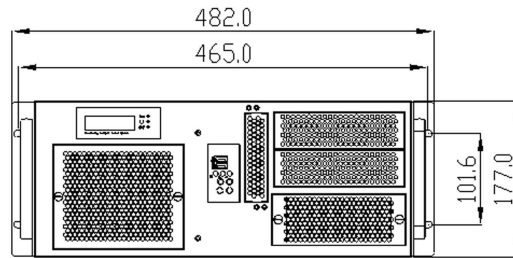

B

C

D

E

REVISIONS		日期 DATE
版次 REV.	修訂 記號 DESCRIPTION	

One FDD/HDD bay
can be replaced/installed
by Two internal 2.5" SSD/HDD

 www.PlinkUSA.com	
品名: MODEL NO: 4U ATX EnergySaving GreenSaving server chassis	
料號: PART NO: IPC-G4022S	
圖號: DRAW NO:	檔號: FILE NO: IPC-G4022S-20190701
單位: UNITS: mm	版次: REV. NO: 0.0
規格: SPEC.:	編號: SHEET: OF