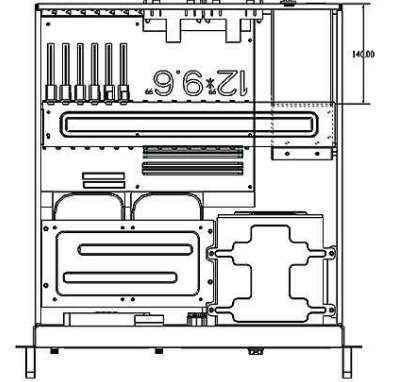

Enhance ENR05X0 RPS
PSU depth at 185mm

B

C

D

Regular PS2 PS
PSU depth at 140mm~200mm

E

C480E 4U black eATX rackmount server chassis
Black texture durable painted

C480EW 4U beige eATX rackmount server chassis
Pantone# RAL 9016 Beige texture durable painted

容許公差: TOLERANCES: .XXX ±.025 .XX ±.100 .X ±.250	材料規格: MATERIAL:	SGCC 1.2mm as main mechanism		品名: NAME:	4U black (beige) eATX rackmount server chassis	
	核准者: APPROVE BY:	Robert Roan	日期: DATE:	May 23, 2014	料號: PART NO.:	C480E (W)
投影法: PROJECTION: 第三角法	審核者: CHECK BY:	Jun Chen	日期: DATE:	May 22, 2014	圖號: DRAW NO.:	檔號: FILE NO.:
	繪圖者: DRAW BY:	Haody Mo	日期: DATE:	May 21, 2014	單位: UNITS:	mm
				版次: REV. NO.:	0.0	規格: SPEC.:
				編號: SHEET:		