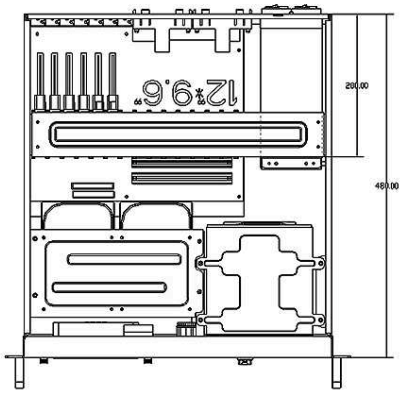

6		7	
版次 REV.	修訂 記號	REVISIONS DESCRIPTION	日期 DATE

A

Zippy MRG RPS
PSU depth at 200mm

Zippy MRT & MRW RPS
PSU depth at 185mm

SureStar R4B-X00G1V2 RPS
PSU depth at 199mm

Etasis EFRP-2462 RPS
PSU depth at 190mm

Enhance ENR05X0 RPS
PSU depth at 185mm

B

C

D

Regular PS2 PS
PSU depth at 140mm~200mm

E

C480E 4U black eATX rackmount server chassis
Black texture durable painted

C480EW 4U beige eATX rackmount server chassis
Pantone# RAL 9016 Beige texture durable painted

容許公差: TOLERANCES: .XXX ±.025 .XX ±.100 .X ±.250	材料規格: MATERIAL:	SGCC 1.2mm as main mechanism		品名: NAME:	4U black (beige) eATX rackmount server chassis	
	核准者: APPROVE BY:	Robert Roan	日期: DATE:	May 23, 2014	料號: PART NO.:	C480E (W)
投影法: PROJECTION: 第三角法	審核者: CHECK BY:	Jun Chen	日期: DATE:	May 22, 2014	圖號: DRAW NO.:	檔號: FILE NO.:
	繪圖者: DRAW BY:	Haody Mo	日期: DATE:	May 21, 2014	單位: UNITS:	mm
				版次: REV. NO.:	0.0	規格: SPEC.:
				編號: SHEET:		