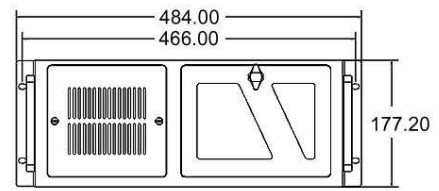

6		7	
版次 REV.	修訂 記號	REVISIONS DESCRIPTION	日期 DATE

A

Zippy MRG RPS
PSU depth at 200mm

Zippy MRT & MRW RPS
PSU depth at 185mm

SureStar R4B-X00G1V2 RPS
PSU depth at 199mm

Etasis EFRP-2462 RPS
PSU depth at 190mm

Enhance ENR05X0 RPS
PSU depth at 185mm

B

C

D

Regular PS2 PS
PSU depth at 140mm~200mm

E

C480E 4U black eATX rackmount server chassis
Black texture durable painted

C480EW 4U beige eATX rackmount server chassis
Pantone# RAL 9016 Beige texture durable painted

容許公差: TOLERANCES: .XXX ±.025 .XX ±.100 .X ±.250	材料規格: MATERIAL:	SGCC 1.2mm as main mechanism		品名: NAME:	4U black (beige) eATX rackmount server chassis	
	核准者: APPROVE BY:	Robert Roan	日期: DATE:	May 23, 2014	料號: PART NO.:	C480E (W)
投影法: PROJECTION: 第三角法	審核者: CHECK BY:	Jun Chen	日期: DATE:	May 22, 2014	圖號: DRAW NO.:	檔號: FILE NO.:
	繪圖者: DRAW BY:	Haody Mo	日期: DATE:	May 21, 2014	單位: UNITS:	mm
				版次: REV. NO.:	0.0	規格: SPEC.:
				編號: SHEET:		