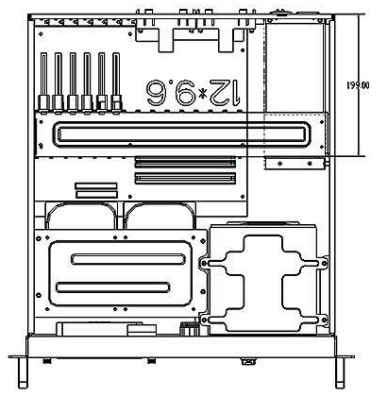

6		7	
版次 REV.	修訂 記號	REVISIONS DESCRIPTION	日期 DATE

A

Zippy MRG RPS
PSU depth at 200mm

Zippy MRT & MRW RPS
PSU depth at 185mm

SureStar R4B-X00G1V2 RPS
PSU depth at 199mm

Etasis EFRP-2462 RPS
PSU depth at 190mm

Enhance ENR05X0 RPS
PSU depth at 185mm

B

C

D

Regular PS2 PS
PSU depth at 140mm~200mm

E

C480E 4U black eATX rackmount server chassis
Black texture durable painted

C480EW 4U beige eATX rackmount server chassis
Pantone# RAL 9016 Beige texture durable painted

容許公差: TOLERANCES: .XXX ±.025 .XX ±.100 .X ±.250	材料規格: MATERIAL:	SGCC 1.2mm as main mechanism		品名: NAME:	4U black (beige) eATX rackmount server chassis	
	核准者: APPROVE BY:	Robert Roan	日期: DATE:	May 23, 2014	料號: PART NO.:	C480E (W)
投影法: PROJECTION: 第三角法	審核者: CHECK BY:	Jun Chen	日期: DATE:	May 22, 2014	圖號: DRAW NO.:	檔號: FILE NO.:
	繪圖者: DRAW BY:	Haody Mo	日期: DATE:	May 21, 2014	單位: UNITS:	mm
				版次: REV. NO.:	0.0	規格: SPEC.:
				編號: SHEET:		