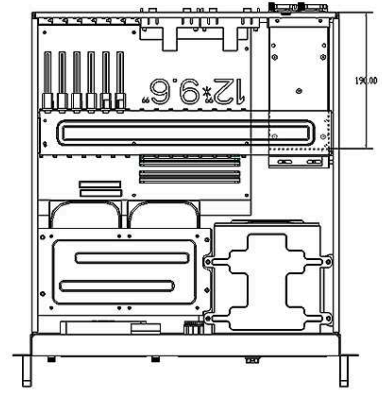

6		7	
版次 REV.	修訂 記號	REVISIONS DESCRIPTION	日期 DATE

A

Zippy MRG RPS
PSU depth at 200mm

Zippy MRT & MRW RPS
PSU depth at 185mm

SureStar R4B-X00G1V2 RPS
PSU depth at 199mm

Etasis EFRP-2462 RPS
PSU depth at 190mm

Enhance ENR05X0 RPS
PSU depth at 185mm

B

C

D

Regular PS2 PS
PSU depth at 140mm~200mm

E

C480E 4U black eATX rackmount server chassis
Black texture durable painted

C480EW 4U beige eATX rackmount server chassis
Pantone# RAL 9016 Beige texture durable painted

容許公差: TOLERANCES: .XXX ±.025 .XX ±.100 .X ±.250	材料規格: MATERIAL:	SGCC 1.2mm as main mechanism		品名: NAME:	4U black (beige) eATX rackmount server chassis	
	核准者: APPROVE BY:	Robert Roan	日期: DATE:	May 23, 2014	料號: PART NO.:	C480E (W)
投影法: PROJECTION: 第三角法	審核者: CHECK BY:	Jun Chen	日期: DATE:	May 22, 2014	圖號: DRAW NO.:	檔號: FILE NO.:
	繪圖者: DRAW BY:	Haody Mo	日期: DATE:	May 21, 2014	單位: UNITS:	mm
				版次: REV. NO.:	0.0	規格: SPEC.:
				編號: SHEET:		