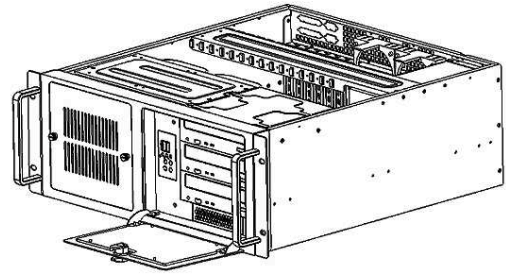

6		7	
版次 REV.	修訂 記號	REVISIONS DESCRIPTION	日期 DATE

A

Zippy MRG RPS
PSU depth at 200mm

Zippy MRT & MRW RPS
PSU depth at 185mm

SureStar R4B-X00G1V2 RPS
PSU depth at 199mm

Etasis EFRP-2462 RPS
PSU depth at 190mm

Enhance ENR05X0 RPS
PSU depth at 185mm

B

C

D

Regular PS2 PS
PSU depth at 140mm~200mm

E

C480E 4U black eATX rackmount server chassis
Black texture durable painted

C480EW 4U beige eATX rackmount server chassis
Pantone# RAL 9016 Beige texture durable painted