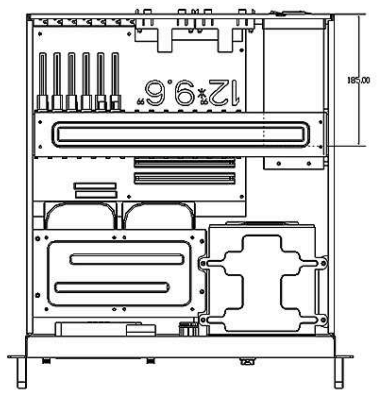

6		7	
版次 REV.	修訂 記號	REVISIONS DESCRIPTION	日期 DATE

A

Zippy MRG RPS
PSU depth at 200mm

Zippy MRT & MRW RPS
PSU depth at 185mm

SureStar R4B-X00G1V2 RPS
PSU depth at 199mm

Etasis EFRP-2462 RPS
PSU depth at 190mm

Enhance ENR05X0 RPS
PSU depth at 185mm

B

C

D

Regular PS2 PS
PSU depth at 140mm~200mm

E

C480E 4U black eATX rackmount server chassis
Black texture durable painted

C480EW 4U beige eATX rackmount server chassis
Pantone# RAL 9016 Beige texture durable painted

容許公差: TOLERANCES: .XXX ±.025 .XX ±.100 .X ±.250	材料規格: MATERIAL:	SGCC 1.2mm as main mechanism		品名: NAME:	4U black (beige) eATX rackmount server chassis	
	核准者: APPROVE BY:	Robert Roan	日期: DATE:	May 23, 2014	料號: PART NO.:	C480E (W)
投影法: PROJECTION: 第三角法	審核者: CHECK BY:	Jun Chen	日期: DATE:	May 22, 2014	圖號: DRAW NO.:	檔號: FILE NO.:
	繪圖者: DRAW BY:	Haody Mo	日期: DATE:	May 21, 2014	單位: UNITS:	mm
				版次: REV. NO.:	0.0	規格: SPEC.:
				編號: SHEET:		