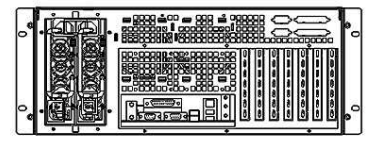

6		7	
版次 REV.	修訂 記號	REVISIONS DESCRIPTION	日期 DATE

A

Zippy MRG RPS
PSU depth at 200mm

Zippy MRT & MRW RPS
PSU depth at 185mm

SureStar R4B-X00G1V2 RPS
PSU depth at 199mm

Etasis EFRP-2462 RPS
PSU depth at 190mm

Enhance ENR05X0 RPS
PSU depth at 185mm

B

C

D

Regular PS2 PS
PSU depth at 140mm~200mm

E

C480E 4U black eATX rackmount server chassis
Black texture durable painted

C480EW 4U beige eATX rackmount server chassis
Pantone# RAL 9016 Beige texture durable painted

容許公差: TOLERANCES: .XXX ±.025 .XX ±.100 .X ±.250	材料規格: MATERIAL:	SGCC 1.2mm as main mechanism		品名: NAME:	4U black (beige) eATX rackmount server chassis	
	核准者: APPROVE BY:	Robert Roan	日期: DATE:	May 23, 2014	料號: PART NO.:	C480E (W)
投影法: PROJECTION: 第三角法	審核者: CHECK BY:	Jun Chen	日期: DATE:	May 22, 2014	圖號: DRAW NO.:	檔號: FILE NO.:
	繪圖者: DRAW BY:	Haody Mo	日期: DATE:	May 21, 2014	單位: UNITS:	mm
				版次: REV. NO.:	0.0	規格: SPEC.:
				編號: SHEET:		