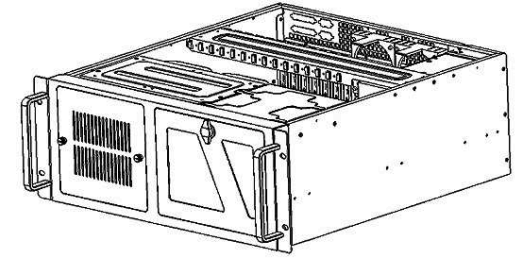

6		7	
版次 REV.	修訂 記號	REVISIONS DESCRIPTION	日期 DATE

A

Zippy MRG RPS
PSU depth at 200mm

Zippy MRT & MRW RPS
PSU depth at 185mm

SureStar R4B-X00G1V2 RPS
PSU depth at 199mm

Etasis EFRP-2462 RPS
PSU depth at 190mm

Enhance ENR05X0 RPS
PSU depth at 185mm

B

C

D

Regular PS2 PS
PSU depth at 140mm~200mm

E

C480E 4U black eATX rackmount server chassis
Black texture durable painted

C480EW 4U beige eATX rackmount server chassis
Pantone# RAL 9016 Beige texture durable painted

容許公差: TOLERANCES: .XXX ±.025 .XX ±.100 .X ±.250	材料規格: MATERIAL:	SGCC 1.2mm as main mechanism		品名: NAME:	4U black (beige) eATX rackmount server chassis	
	核准者: APPROVE BY:	Robert Roan	日期: DATE:	May 23, 2014	料號: PART NO.:	C480E (W)
投影法: PROJECTION: 第三角法	審核者: CHECK BY:	Jun Chen	日期: DATE:	May 22, 2014	圖號: DRAW NO.:	檔號: FILE NO.:
	繪圖者: DRAW BY:	Haody Mo	日期: DATE:	May 21, 2014	單位: UNITS:	mm
				版次: REV. NO.:	0.0	規格: SPEC.:
				編號: SHEET:		