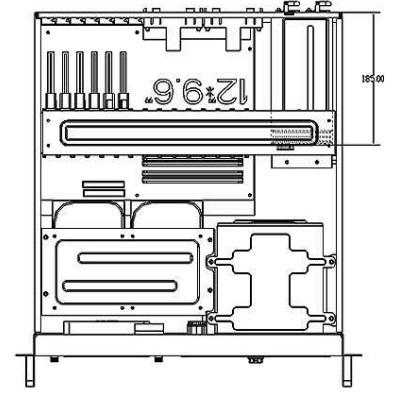

6		7	
版次 REV.	修訂 記號	REVISIONS DESCRIPTION	日期 DATE

A

Zippy MRG RPS
PSU depth at 200mm

Zippy MRT & MRW RPS
PSU depth at 185mm

SureStar R4B-X00G1V2 RPS
PSU depth at 199mm

Etasis EFRP-2462 RPS
PSU depth at 190mm

Enhance ENR05X0 RPS
PSU depth at 185mm

B

C

D

Regular PS2 PS
PSU depth at 140mm~200mm

E

C480E 4U black eATX rackmount server chassis
Black texture durable painted

C480EW 4U beige eATX rackmount server chassis
Pantone# RAL 9016 Beige texture durable painted

容許公差: TOLERANCES: .XXX ±.025 .XX ±.100 .X ±.250	材料規格: MATERIAL:	SGCC 1.2mm as main mechanism		品名: NAME:	4U black (beige) eATX rackmount server chassis	
	核准者: APPROVE BY:	Robert Roan	日期: DATE:	May 23, 2014	料號: PART NO.:	C480E (W)
投影法: PROJECTION: 第三角法	審核者: CHECK BY:	Jun Chen	日期: DATE:	May 22, 2014	圖號: DRAW NO.:	檔號: FILE NO.:
	繪圖者: DRAW BY:	Haody Mo	日期: DATE:	May 21, 2014	單位: UNITS:	mm
				版次: REV. NO.:	0.0	規格: SPEC.:
				編號: SHEET:		