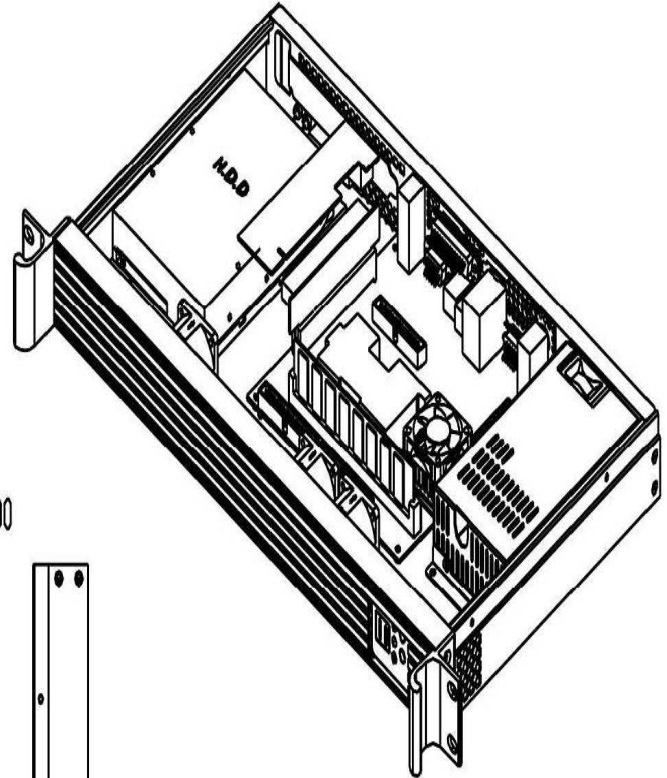

New version 1.0 with power/reset switches and power/HDD LEDs at rear panel started to ship this version since May of 2013

New version 1.0 with power/reset switches and power/HDD LEDs at rear panel started to ship this version since May of 2013

容許公差: TOLERANCES:	材料規格: MATERIAL:	品名: NAME:	1U black Atom Mini-ITX server chassis		
.XXX ±.025 .XX ±.100 .X ±.250	核准者: APPROVE BY:	料號: PART NO.:	<b>ITX-102</b>		
投影法: PROJECTION:	審核者: CHECK BY:	日期: DATE:	圖號: DRAW NO.:	檔號: FILE NO.:	
第三角法	繪圖者: DRAW BY:	日期: DATE:	單位: UNITS:	版次: REV. NO.:	規格: SPEC.:
	Cathy Lin	June 14, 2013	mm	1.0	編號: SHEET: