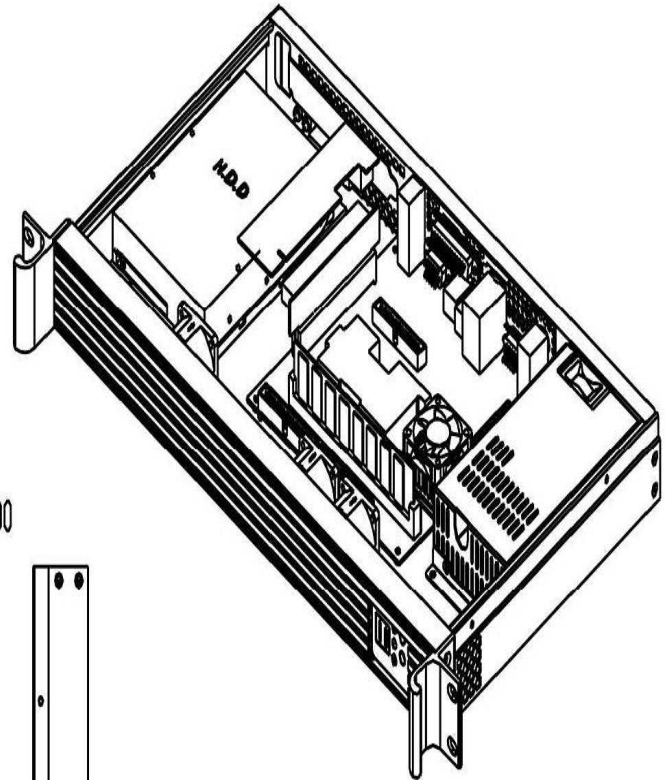

New version 1.0 with power/reset switches and power/HDD LEDs at rear panel started to ship this version since May of 2013

New version 1.0 with power/reset switches and power/HDD LEDs at rear panel started to ship this version since May of 2013

容許公差: TOLERANCES: .XXX ±.025 .XX ±.100 .X ±.250	材料規格: MATERIAL:	品名: NAME: 1U black Atom Mini-ITX server chassis
核准者: APPROVE BY:	Robert Roan	日期: DATE: June 14, 2013
審核者: CHECK BY:	Yume Chen	日期: DATE: April 09, 2012
繪圖者: DRAW BY:	Cathy Lin	日期: DATE: April 08, 2012
料號: PART NO.:	ITX-102	
圖號: DRAW NO.:	檔號: FILE NO.:	
單位: UNITS:	版次: REV. NO.:	規格: SPEC.:
mm	1.0	編號: SHEET: