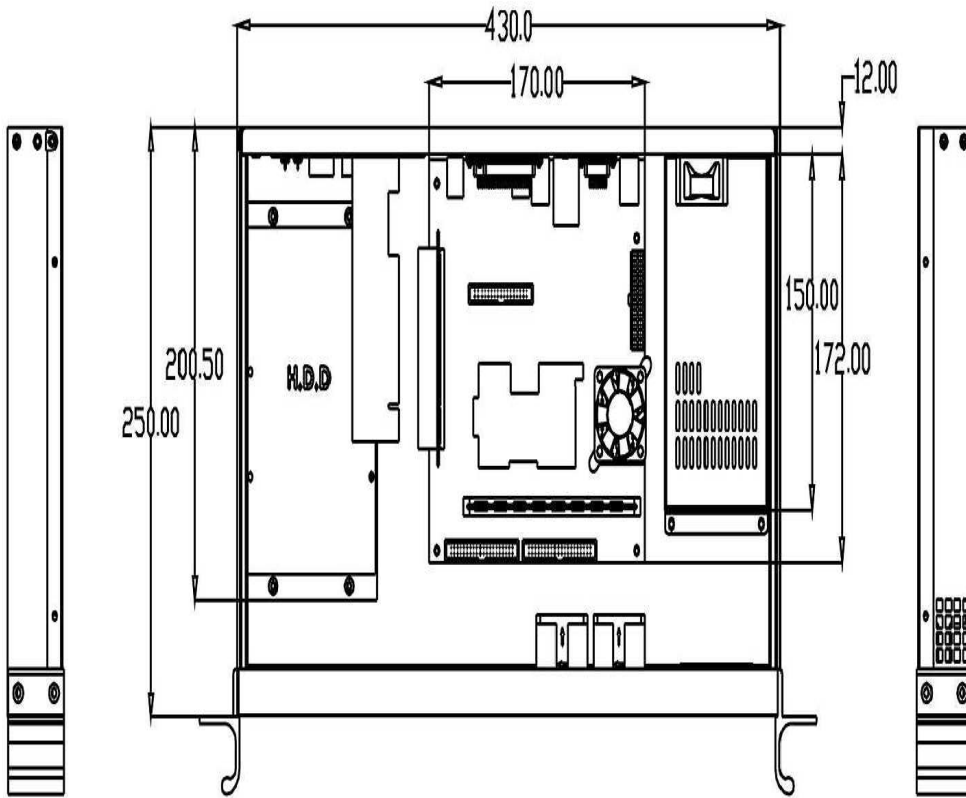

New version 1.0 with power/reset switches and power/HDD LEDs at rear panel started to ship this version since May of 2013

New version 1.0 with power/reset switches and power/HDD LEDs at rear panel started to ship this version since May of 2013

容許公差: TOLERANCES: .XXX ±.025 .XX ±.100 .X ±.250	材料規格: MATERIAL:	品名: NAME: 1U black Atom Mini-ITX server chassis
核准者: APPROVE BY:	Robert Roan	日期: DATE: June 14, 2013
審核者: CHECK BY:	Yume Chen	日期: DATE: April 09, 2012
繪圖者: DRAW BY:	Cathy Lin	日期: DATE: April 08, 2012
料號: PART NO.:	ITX-102	
圖號: DRAW NO.:	檔號: FILE NO.:	
單位: UNITS:	版次: REV. NO.:	規格: SPEC.:
mm	1.0	編號: SHEET: