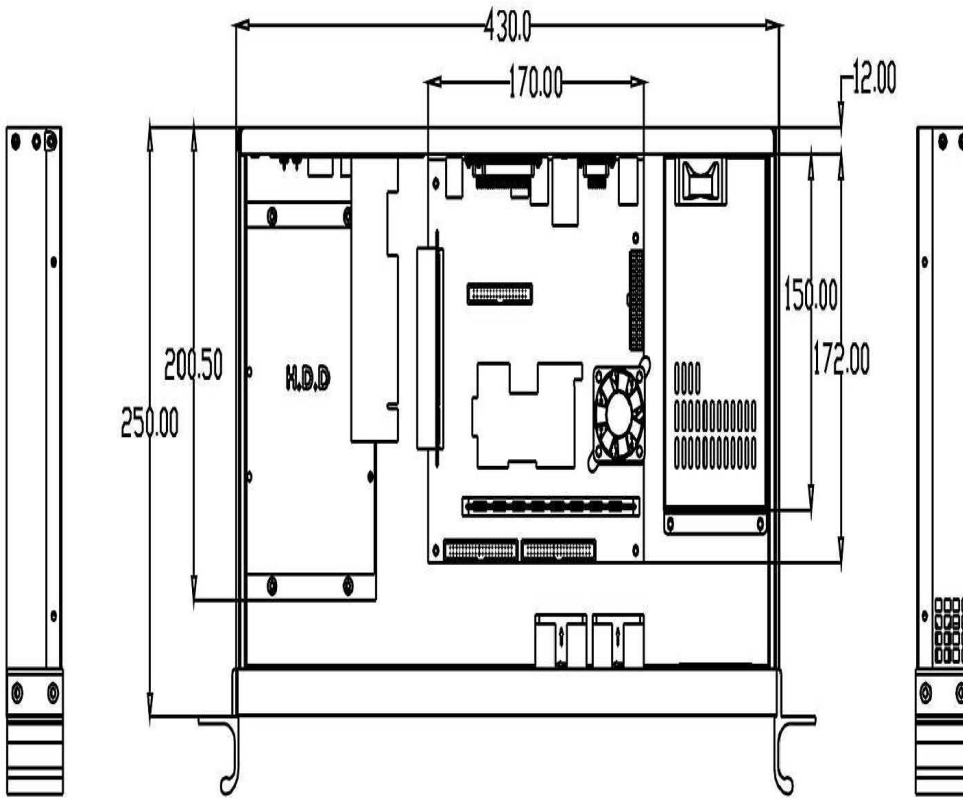

New version 1.0 with power/reset switches and power/HDD LEDs at rear panel started to ship this version since May of 2013

New version 1.0 with power/reset switches and power/HDD LEDs at rear panel started to ship this version since May of 2013

容許公差: TOLERANCES:	材料規格: MATERIAL:	品名: NAME:	1U black Atom Mini-ITX server chassis		
.XXX ±.025 .XX ±.100 .X ±.250	核准者: APPROVE BY:	料號: PART NO.:	<b>ITX-102</b>		
投影法: PROJECTION:	審核者: CHECK BY:	日期: DATE:	圖號: DRAW NO.:	檔號: FILE NO.:	
第三角法	繪圖者: DRAW BY:	日期: DATE:	單位: UNITS:	版次: REV. NO.:	規格: SPEC.:
	Cathy Lin	June 14, 2013	mm	1.0	編號: SHEET: