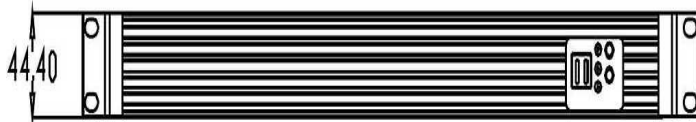

New version 1.0 with power/reset switches and power/HDD LEDs at rear panel started to ship this version since May of 2013

New version 1.0 with power/reset switches and power/HDD LEDs at rear panel started to ship this version since May of 2013

容許公差: TOLERANCES: .XXX ±.025 .XX ±.100 .X ±.250	材料規格: MATERIAL:	品名: NAME: 1U black Atom Mini-ITX server chassis
核准者: APPROVE BY:	Robert Roan	日期: DATE: June 14, 2013
審核者: CHECK BY:	Yume Chen	日期: DATE: April 09, 2012
繪圖者: DRAW BY:	Cathy Lin	日期: DATE: April 08, 2012
料號: PART NO.:	ITX-102	
圖號: DRAW NO.:	檔號: FILE NO.:	
單位: UNITS:	版次: REV. NO.:	規格: SPEC.:
mm	1.0	編號: SHEET: