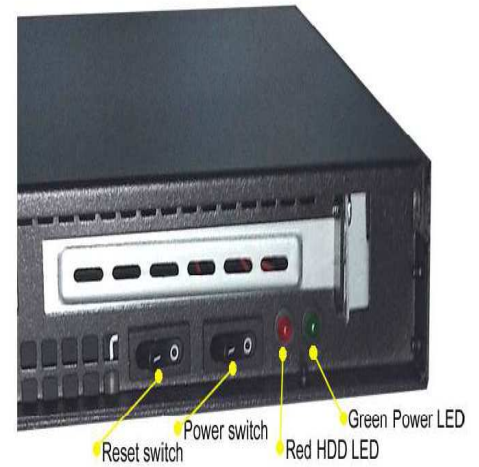

New version 1.0 with power/reset switches and power/HDD LEDs at rear panel started to ship this version since May of 2013

New version 1.0 with power/reset switches and power/HDD LEDs at rear panel started to ship this version since May of 2013