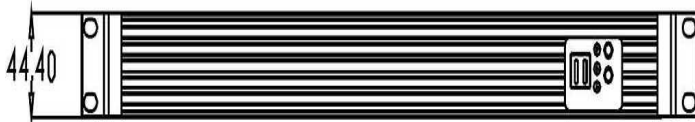

New version 1.0 with power/reset switches and power/HDD LEDs at rear panel started to ship this version since May of 2013

New version 1.0 with power/reset switches and power/HDD LEDs at rear panel started to ship this version since May of 2013

容許公差: TOLERANCES:	材料規格: MATERIAL:	品名: NAME:	1U black Atom Mini-ITX server chassis		
.XXX ±.025 .XX ±.100 .X ±.250	核准者: APPROVE BY:	料號: PART NO.:	<b>ITX-102</b>		
投影法: PROJECTION:	審核者: CHECK BY:	日期: DATE:	圖號: DRAW NO.:	檔號: FILE NO.:	
第三角法	繪圖者: DRAW BY:	日期: DATE:	單位: UNITS:	版次: REV. NO.:	規格: SPEC.:
	Cathy Lin	June 14, 2013	mm	1.0	編號: SHEET: