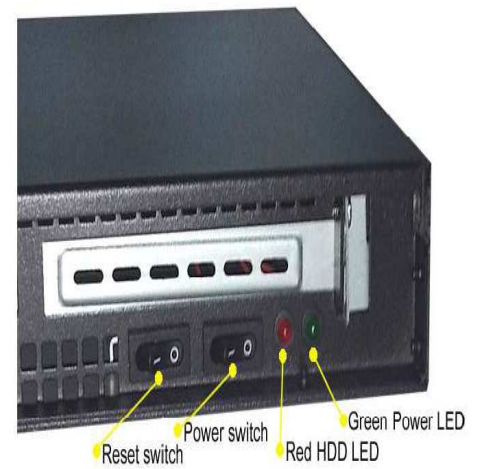

New version 1.0 with power/reset switches and power/HDD LEDs at rear panel started to ship this version since May of 2013

New version 1.0 with power/reset switches and power/HDD LEDs at rear panel started to ship this version since May of 2013